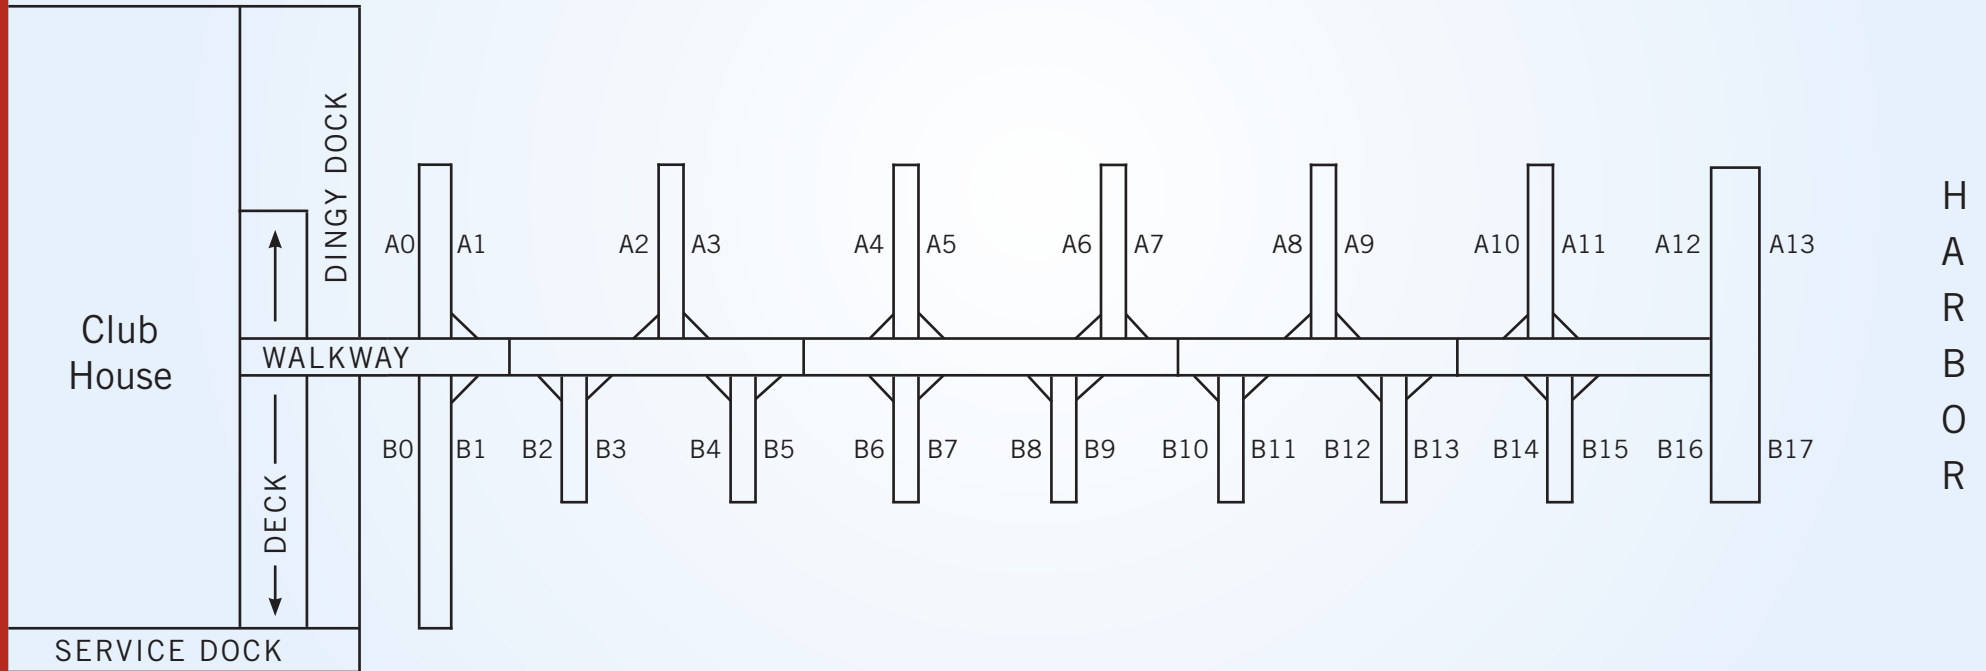

# Pier 7 Marina

## Historic Gloucester Harbor

N43.36:886 W70.38:942

6 Cripple Cove Lane  
Gloucester, MA 01930  
978-675-1900

dockmaster@Pier7-marina.com  
[www.Pier7-marina.com](http://www.Pier7-marina.com)

## Marina Map

**At South Channel of Gloucester Inner Harbor**